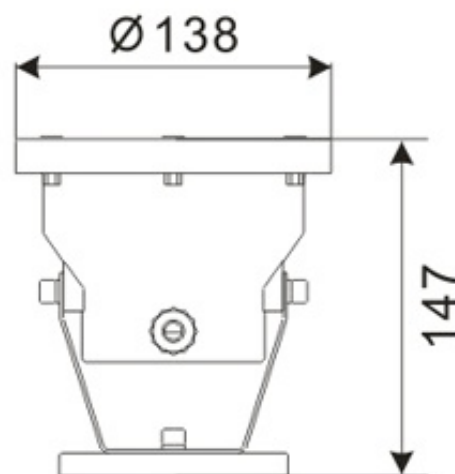

# LED Wall Wash Lighting – LR-WW0118

Model No.	LR-WW0118
LED Type	CREE XP
LED Q'TY.	6
Beam Angle	30°
Minimum luminous flux(lm)	540
Voltage	120-240V
LED Watt	6W
Environmental Temperature	- 20°C-60°C
Environmental Humidity	0%-95%
Safety Class	I
Safety Type	IP67
Material	ST304
Driver	Included